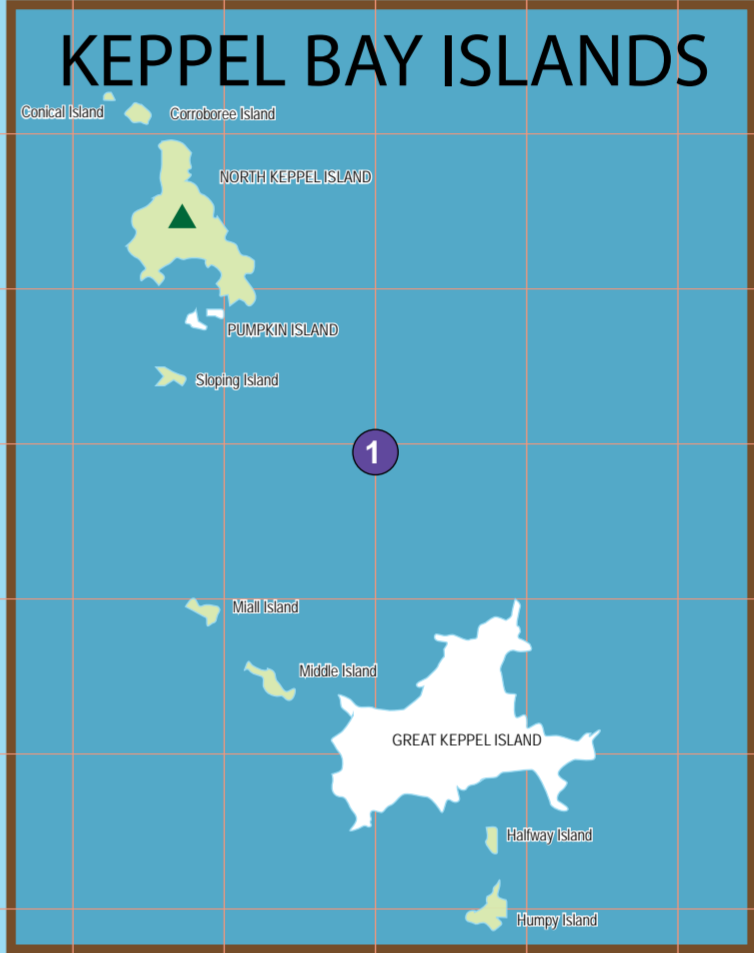

This map was published in October 2014 to assist visitors to the Capricorn Coast. Information is provided in good faith and may be subject to change without notice. All material contained in this map is subject to copyright and may not be copied or reproduced without the consent of Capricorn Enterprise.

# CAPRICORN COAST

LEGEND (MAP REFERENCE)	
	Shopping Centre (106, 104, 131, 306)
	Caravan Park (14)
	Pool (14, 38)
	Police Station (6, 38)
	Post Office (10, 39)
	Library (10, 39)
	Information Centre (11)
	Boat Ramp
	Hospital (9)
	National Park
	Caravan Dumpsite (11)
	Lookout
	Snorkelling
	Surf Life Saving Club
	Cycle/Walking Trail
	Major Road
	CAPRICORN COAST TOURIST DRIVE

- PLACES OF INTEREST**
- 1 Keppel Bay of Islands
  - 2 Show Grounds
  - 3 Shell World Yeppoon
  - 4 Rosslyn Bay Harbour
  - 5 Emu Park Historical Museum
  - 6 Singing Ship Memorial