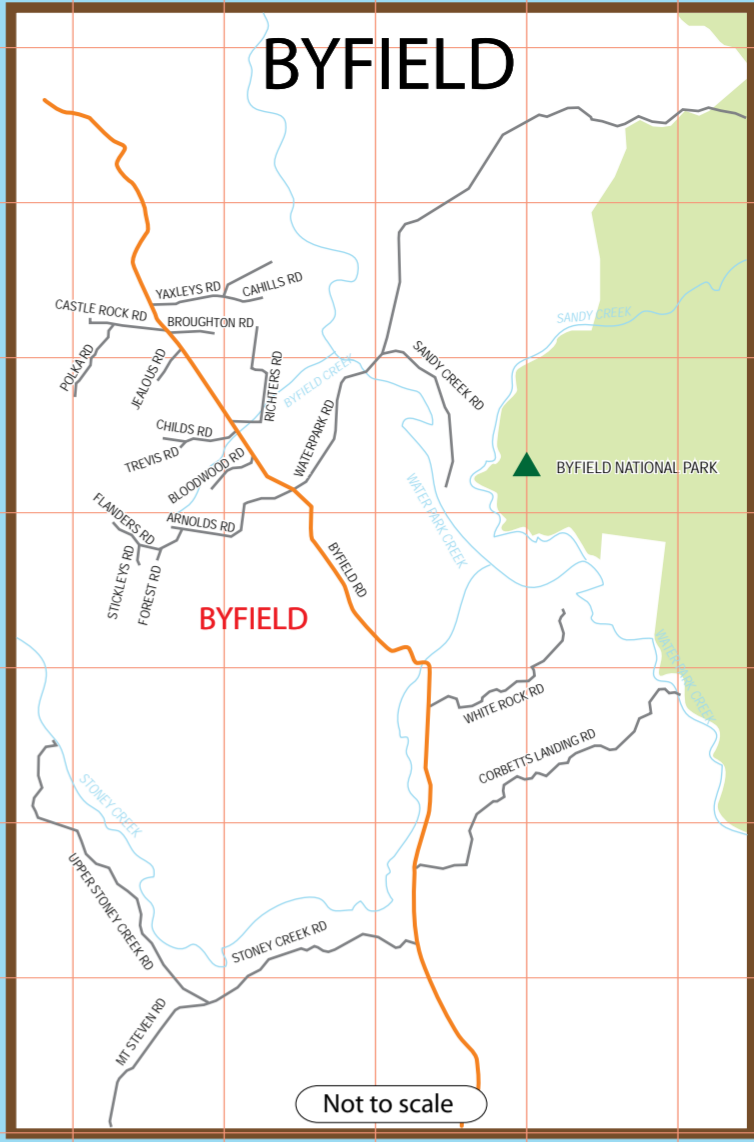

# CAPRICORN COAST

LEGEND (MAP REFERENCE)	
	Shopping Centre (106, 104, 131, 306)
	Caravan Park (14)
	Pool (14, 38)
	Police Station (6, 38)
	Post Office (10, 39)
	Library (10, 39)
	Information Centre (11)
	Boat Ramp
	Hospital (9)
	National Park
	Caravan Dumpsite (11)
	Lookout
	Snorkelling
	Surf Life Saving Club
	Cycle/Walking Trail
	Major Road
	CAPRICORN COAST TOURIST DRIVE

- PLACES OF INTEREST**
- 1 Keppel Bay of Islands
  - 2 Show Grounds
  - 3 Shell World Yeppoon
  - 4 Rosslyn Bay Harbour
  - 5 Emu Park Historical Museum
  - 6 Singing Ship Memorial