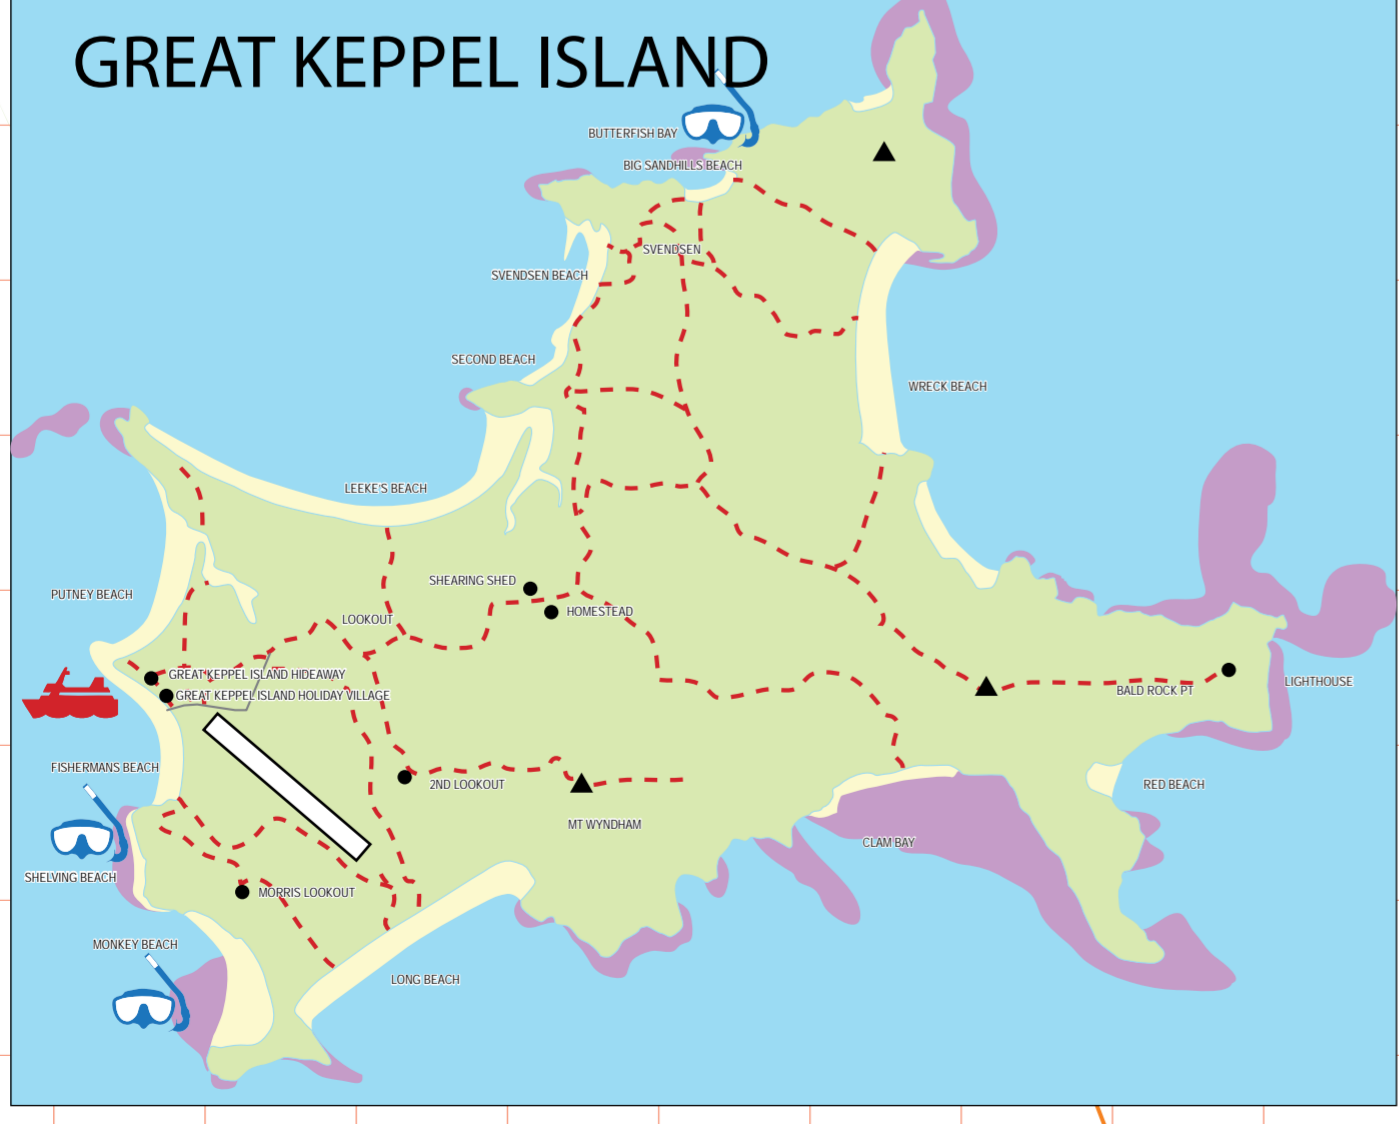

This map was published in October 2014 to assist visitors to the Capricorn Coast. Information is provided in good faith and may be subject to change without notice. All material contained in this map is subject to copyright and may not be copied or reproduced without the consent of Capricorn Enterprise.

# CAPRICORN COAST

LEGEND (MAP REFERENCE)	
	Shopping Centre (106, 104, 131, 306)
	Caravan Park (14)
	Pool (14, 38)
	Police Station (6, 38)
	Post Office (10, 39)
	Library (10, 39)
	Information Centre (11)
	Boat Ramp
	Hospital (9)
	National Park
	Caravan Dumpsite (11)
	Lookout
	Snorkelling
	Surf Life Saving Club
	Cycle/Walking Trail
	Major Road
	CAPRICORN COAST TOURIST DRIVE

- PLACES OF INTEREST**
- 1 Keppel Bay of Islands
  - 2 Show Grounds
  - 3 Shell World Yeppoon
  - 4 Rosslyn Bay Harbour
  - 5 Emu Park Historical Museum
  - 6 Singing Ship Memorial